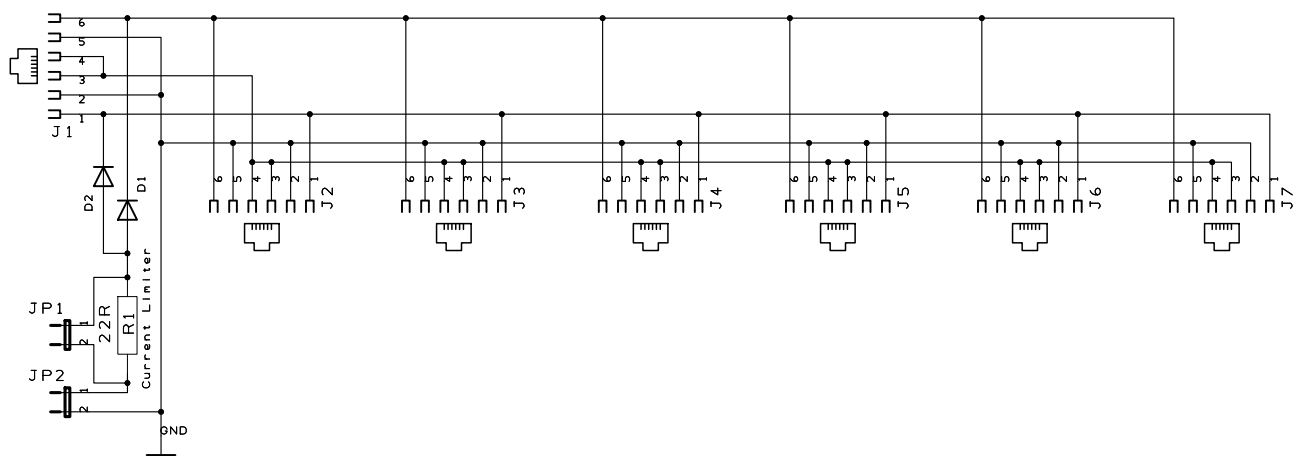

3

4

PROJECT: LN-Box with Pseudo-GND	
DRAWING TITLE: LN-Box	
DRAWN BY: by Sim&IT Michael Hochmuth REVISION: 01	
SHEET: OF	STATUS:
DATE: 15.09.17	

Sim&IT